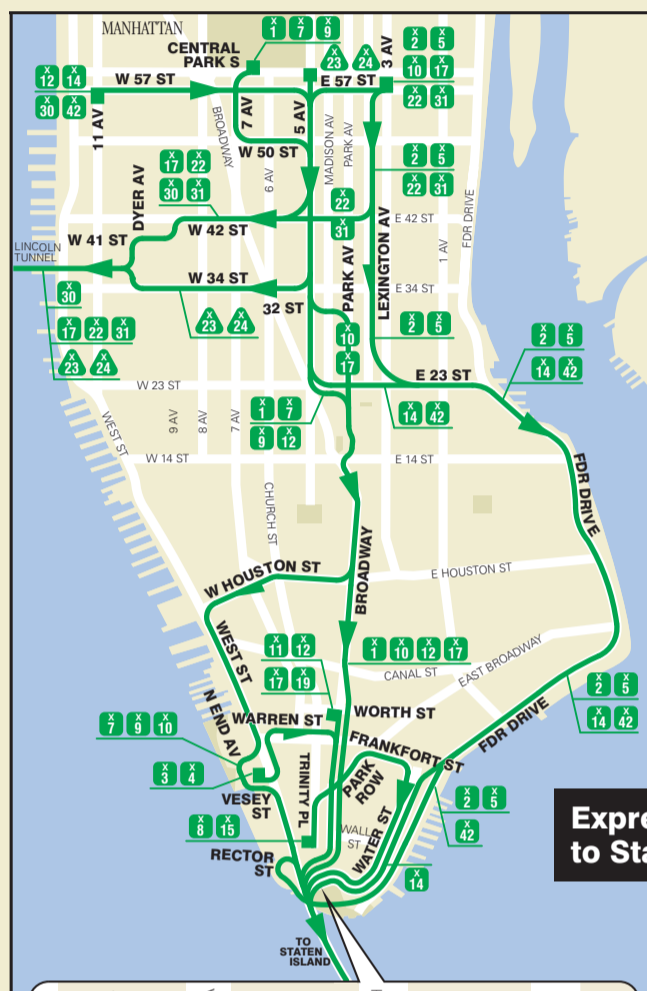

Express Buses to Staten Island

Locations of express bus stops on Battery Place

Locations of express bus stops on Battery Place

Locations of express bus stops on Battery Place

Locations of express bus stops on Battery Place

Locations of express bus stops on Battery Place

Locations of express bus stops on Battery Place

Locations of express bus stops on Battery Place

Locations of express bus stops on Battery Place

Staten Island Bus Map
Metropolitan Transportation Authority
New York City Transit
July 2011
© 2011 Metropolitan Transportation Authority. Unauthorized duplication prohibited.

Staten Island Ferry Departure Times

from Staten Island St. George Terminal			from Manhattan South Ferry/Whitehall St		
Monday - Friday			Monday - Friday		
6:00 AM	10:30 AM	4:50 PM	6:00 AM	10:30 AM	5:00 PM
6:20	11:00	5:10	6:30	11:00	5:15
6:40	11:30 AM	5:30	6:50	11:30 AM	5:30
7:00	12 Noon	5:45	7:10	12 Noon	5:45
7:15	12:30 PM	6:00	7:30	12:30 PM	6:00
7:20	1:00	6:15	7:45	1:00	6:15
7:45	1:30	6:30	8:00	1:30	6:30
8:00	2:00	6:45	8:15	2:00	6:45
8:15	2:30	7:00	8:30	2:30	7:00
8:30	3:00	7:30	8:45	3:00	7:20
8:45	3:30	8:00	9:00	3:30	7:40
9:00	3:50	8:30	9:15	4:00	8:00
9:30	4:10	9:00	9:30	4:20	8:30
10:00	4:30 PM	9:30 PM	10:00 AM	4:40 PM	9:00 PM

Saturday and Sunday			Saturday and Sunday		
6:00 AM	11:00 AM	4:00 PM	6:30 AM	11:30 AM	4:30 PM
6:30**	11:30	4:30	7:00**	12 Noon	5:00
7:00	12 Noon	5:00	7:30	12:30 PM	5:30
7:30**	12:30 PM	5:30	8:00**	1:00	6:00
8:00	1:00	6:00	8:30	1:30	6:30
8:30**	1:30	6:30	9:00**	2:00	7:00
9:00	2:00	7:00	9:30	2:30	7:30
9:30	2:30	8:00	10:00	3:00	8:30
10:00	3:00	9:00	10:30	3:30	9:30
10:30 AM	3:30 PM	10:00 PM	11:00 AM	4:00 PM	10:30 PM

* Except Monday morning ** Saturday only
Holiday service: every 30 minutes from 7 AM - 11 PM, then weekend service
Travel time approximately 25 minutes. Free.
For ferry information go to www.nyc.gov/dot or dial 311