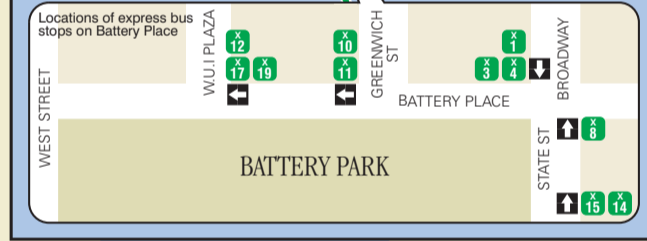

Locations of express bus stops on Battery Place