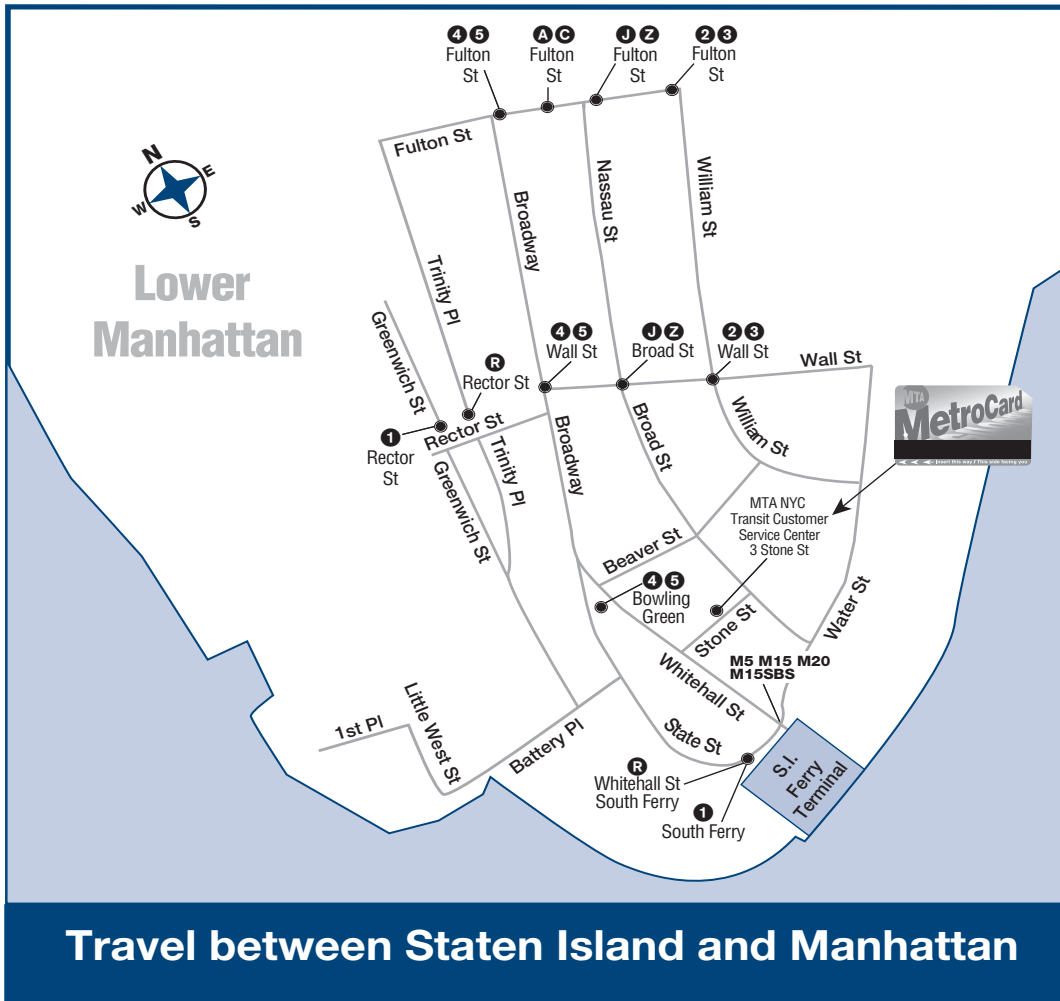

**MTA Staten Island Railway** – service runs 24 hours a day between the St George and Tottenville terminals. At the St George terminal, customers can make connections with Staten Island Ferry service to Manhattan.

# SIR

**TRAVEL TIME  
IN MINUTES**

between  
your station and  
St George Ferry  
Terminal

sira13025\_cs

The map above shows the full route. Most trains travel the entire distance, other trains serve a part of the route. Please check the destination sign or timetable for information. Map does not show precise distances or directions.

<b>Clifton:</b>	First 3 cars only to St George
<b>Richmond Valley:</b>	First 3 cars only in both directions
<b>Nassau:</b>	Last car only in both directions
<b>Atlantic:</b>	Last car only in both directions